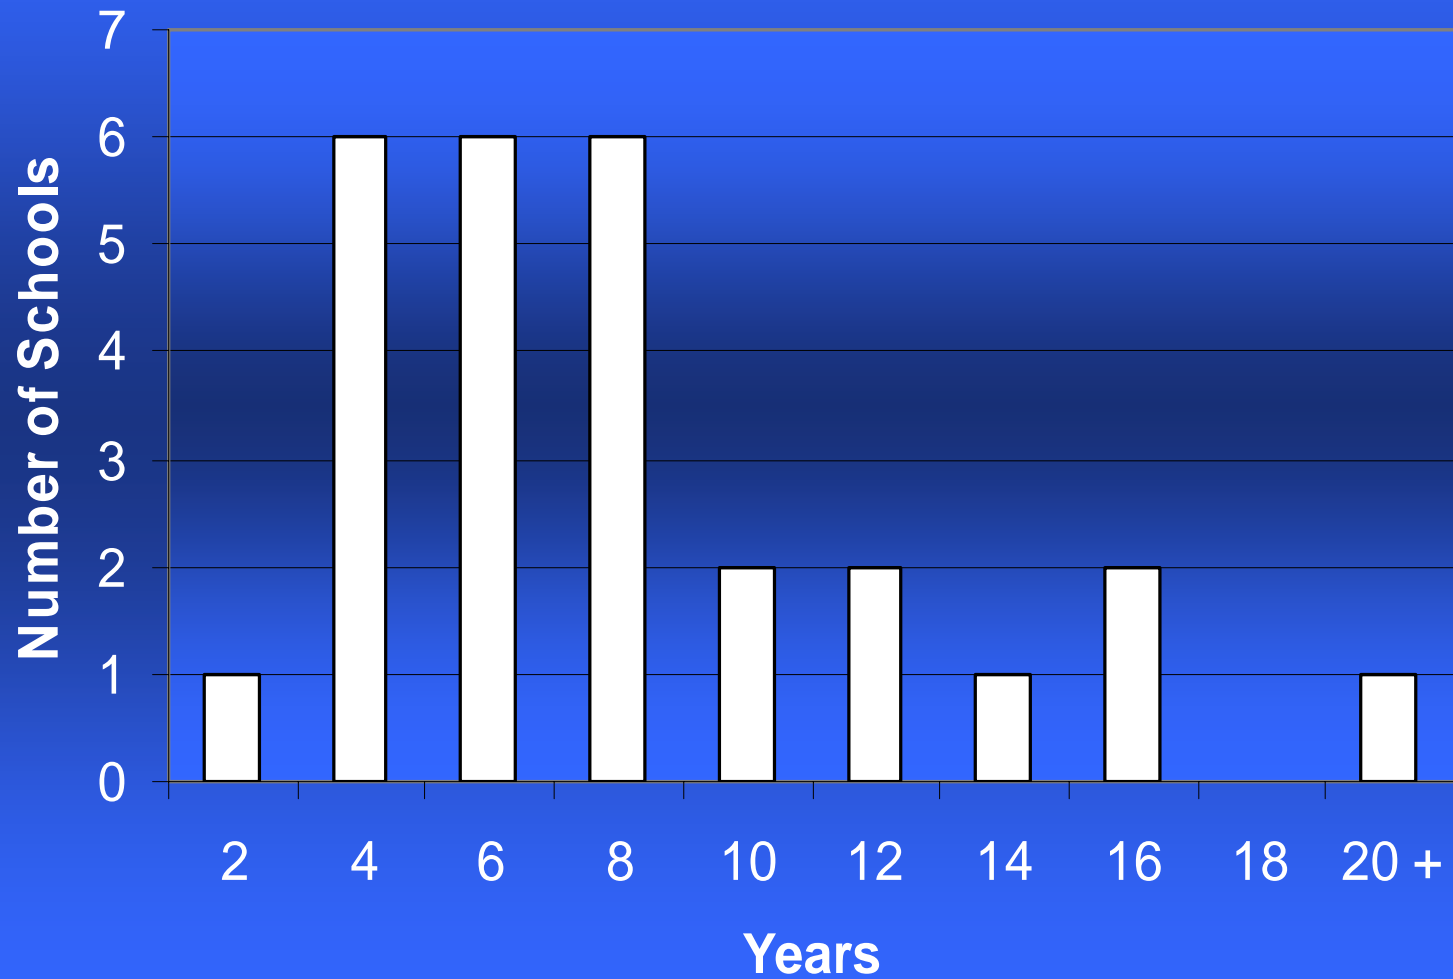

Distribution of Student Enrollment

Number of Students in US Islamic Schools

League Members	Online*	Edustarz	
32	106*	97	Number of Schools Answering Question
3,567	14,163*	14,663	Actual Number of Students Indicated
111	134*	151	Average per School based on Actual
26,085	31,490*	35,485	Extrapolated/Estimated Total Students based on 235 schools

* Includes both League Member Schools and Other – unlike other Online data in which League schools are removed.

Number of Years School in Operation

Buildings & Growth

■ 0-10 ■ 10 - 30years ■ 30+ ■ Improve Building ■ No Answer or Other