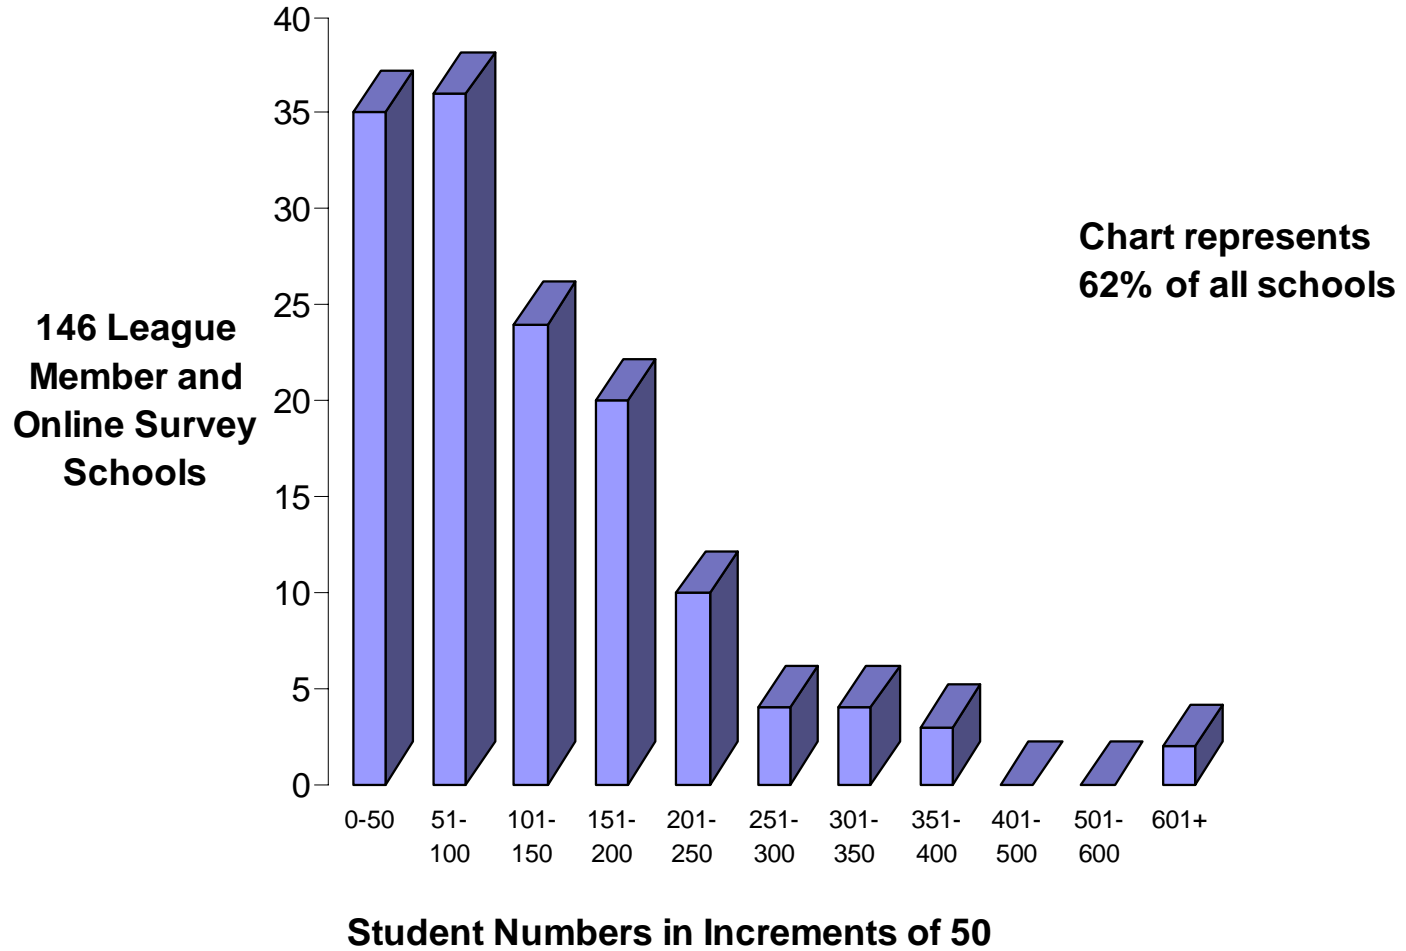

Distribution of Student Enrollment